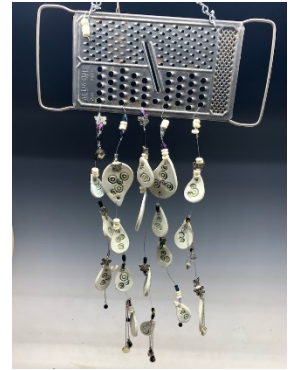

- Date: Sunday, June 11 | 1:00 p.m. - 3:00 p.m. (Part 1)
- Date: Sunday, June 25 | 12:00 p.m. - 4:00 p.m. (Part 2)
- Workshop Fee: $50, due at time of registration
- Class limit: 10
- Ages: 12 and older